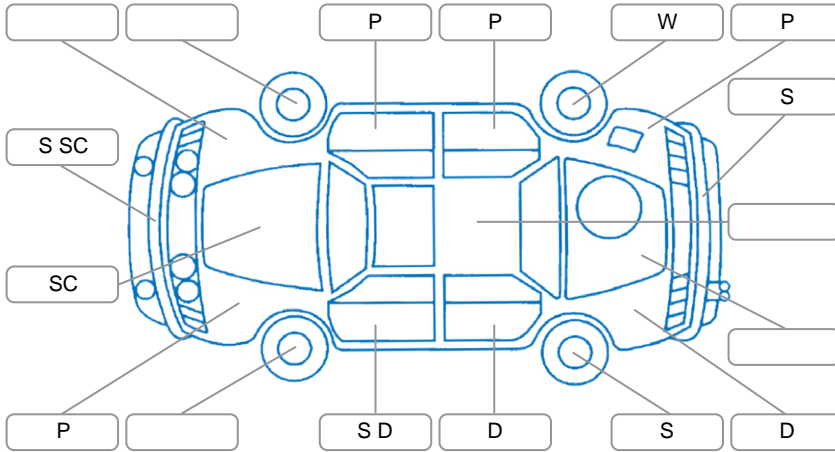

Report ID:	28,190,834	Version:	1
Created:	12 Jun 2026		

Make:	Holden	Model:	Captiva 7
Body Style:	Wagon	Year:	2015
Rego No.:	RML266	Rego Expiry:	16 Aug 2026
WoF Expiry:	23 Jun 2027	Odometer:	120,785 Kms
Good No.:	28190834	VIN:	KL3DA26U9FB077792
Next Service:	129,000kms	Service History:	No

Key

S = Scratch R = Rust C = Crack * = Decals W = Significant scuffs
 D = Dent PT = Paint defect P = Pin dent SC = Stone Chips

Note: some defects and blemishes may not be displayed in the diagram

Body Inspection Comments

4 Brand new tyres.

Conditions During Body Inspection

Dry

Under Carriage and Under Bonnet Inspection Comments

Interior Comments

Seats: Right front base pad cloth is torn.

Carpets: Good

Panels: Good

Dashboard: Good

General Comments

Dashboard AC vents flap adjusters are broken.

Road Conditions During Test Drive Dry

Engine Timing Mechanism Timing Chain

Evidence of Cam Belt Replacement Yes No Kms

Inspected by: Yuki Itohara