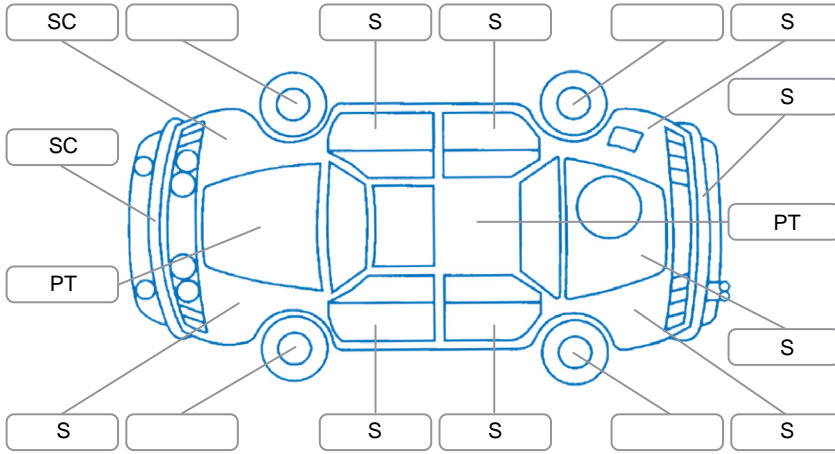

**Key**

S = Scratch    R = Rust    C = Crack    \* = Decals    W = Significant scuffs  
 D = Dent    PT = Paint defect    P = Pin dent    SC = Stone Chips

Note: some defects and blemishes may not be displayed in the diagram

**Body Inspection Comments**

Conditions During Body Inspection: Dry

**Under Carriage and Under Bonnet Inspection Comments**

Front wheel drive  
 Minor Oil leak

**Interior Comments**

Seats:	Good
Carpets:	Good
Panels:	Good
Dashboard:	Good