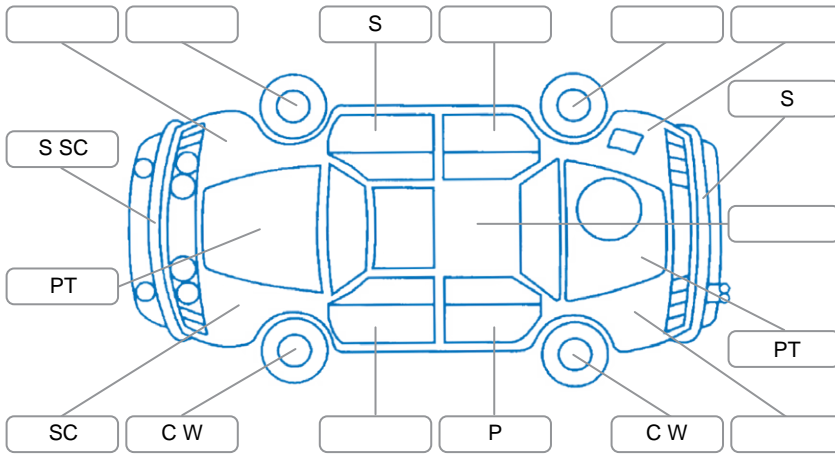

Report ID:	28,190,765	Version:	1
Created:	20 May 2026		

Make:	Toyota	Model:	Corolla
Body Style:	Hatchback	Year:	2004
Rego No.:	CGZ297	Rego Expiry:	20 Oct 2026
WoF Expiry:	20 Sep 2026	Odometer:	205,406 Kms
Good No.:	28190765	VIN:	JTDKR22E800181402
Next Service:	212,770kms	Service History:	No

**Key**  
 S = Scratch    R = Rust    C = Crack    \* = Decals    W = Significant scuffs  
 D = Dent    PT = Paint defect    P = Pin dent    SC = Stone Chips

Note: some defects and blemishes may not be displayed in the diagram

### Body Inspection Comments

Clear paint is flaking on tailgate and right A-pillar. Right front guard indicator cover is missing.

Conditions During Body Inspection: Dry

### Under Carriage and Under Bonnet Inspection Comments

Weeping from engine and transmission.