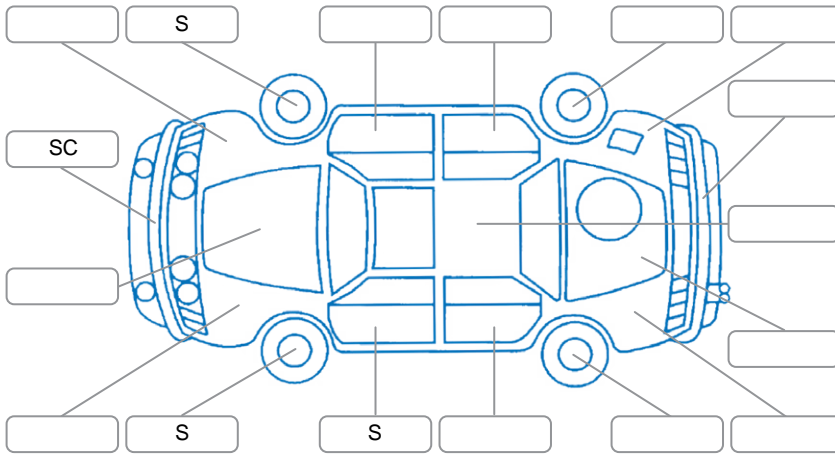

Report ID:	28,190,731	Version:	5
Created:	25 May 2026		

Make:	Mercedes-Benz	Model:	E-Class
Body Style:	Sedan	Year:	2007
Rego No.:	DTJ563	Rego Expiry:	29 Jun 2026
WoF Expiry:	04 Jun 2027	Odometer:	125,594 Kms
Good No.:	28190731	VIN:	WDB2110542B045527
Next Service:	137,500 kms	Service History:	Yes

Key
 S = Scratch R = Rust C = Crack * = Decals W = Significant scuffs
 D = Dent PT = Paint defect P = Pin dent SC = Stone Chips

Note: some defects and blemishes may not be displayed in the diagram

Body Inspection Comments

Left wing mirror indicator lens cracked

Conditions During Body Inspection Dry

Under Carriage and Under Bonnet Inspection Comments

Interior Comments

Seats:	Average
Carpets:	Average
Panels:	Chrome peeling off drivers door handle
Dashboard:	Average