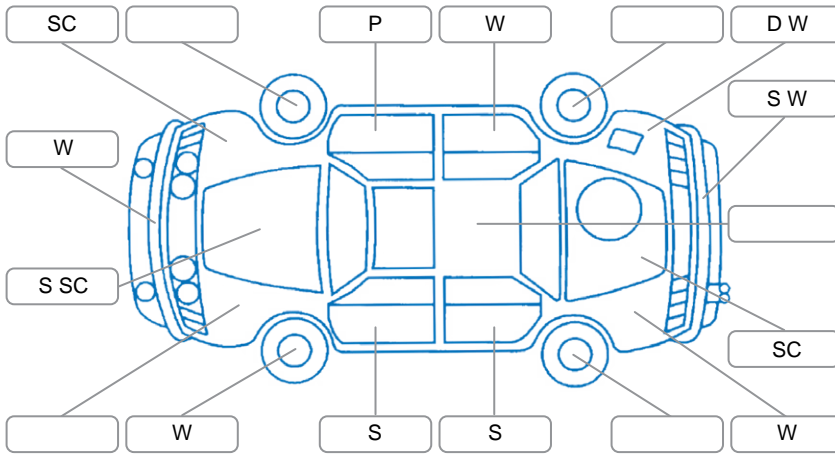

Report ID:	28,190,689	Version:	1
Created:	30 Jun 2026		

Make:	Mazda	Model:	Demio
Body Style:	Hatchback	Year:	2010
Rego No.:	LUD224	Rego Expiry:	15 Nov 2026
WoF Expiry:	20 Dec 2026	Odometer:	140,394 Kms
Good No.:	28190689	VIN:	7AT0C12HX18358243
Next Service:	148,000km	Service History:	No

**Key**

S = Scratch    R = Rust    C = Crack    \* = Decals    W = Significant scuffs  
 D = Dent    PT = Paint defect    P = Pin dent    SC = Stone Chips

Note: some defects and blemishes may not be displayed in the diagram

Seats:	Good
Carpets:	Good
Panels:	Good
Dashboard:	Good

**General Comments**

Exhaust rattle

Road Conditions During Test Drive

Dry

Engine Timing Mechanism

Timing Chain

Evidence of Cam Belt Replacement