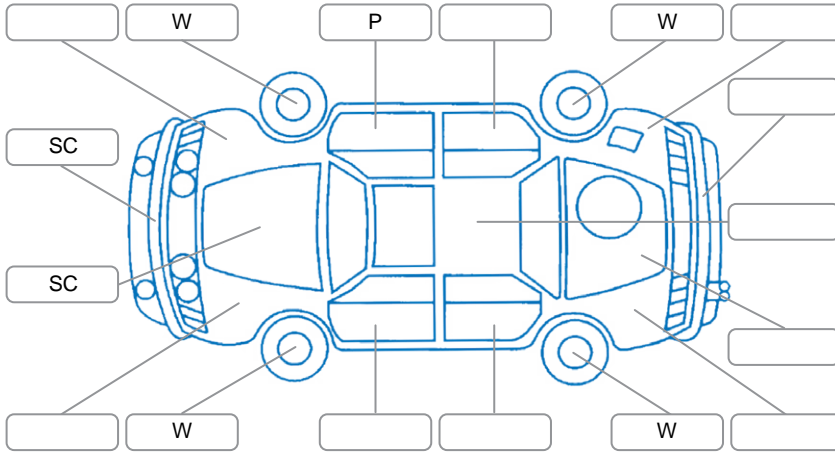

Report ID:	28,190,670	Version:	1
Created:	02 Jun 2026		

Make:	Nissan	Model:	Tiida
Body Style:	Hatchback	Year:	2012
Rego No.:	NBW569	Rego Expiry:	04 Aug 2026
WoF Expiry:	04 Jun 2026	Odometer:	147,345 Kms
Good No.:	28190670	VIN:	7AT0DH78X17412710
Next Service:	157318	Service History:	No

Key

S = Scratch R = Rust C = Crack * = Decals W = Significant scuffs
 D = Dent PT = Paint defect P = Pin dent SC = Stone Chips

Note: some defects and blemishes may not be displayed in the diagram

Body Inspection Comments

Conditions During Body Inspection: Dry

Under Carriage and Under Bonnet Inspection Comments

Front wheel drive

Interior Comments

Seats:	Good
Carpets:	Good
Panels:	Good
Dashboard:	Good

General Comments

Road Conditions During Test Drive	Dry	
Engine Timing Mechanism	Timing Chain	
Evidence of Cam Belt Replacement	<input type="checkbox"/> Yes <input type="checkbox"/> No	Kms
Inspected by:	Jesse Amey	
Published by:	Luke Shearman	
Inspection Date:	02 Jun 2026	