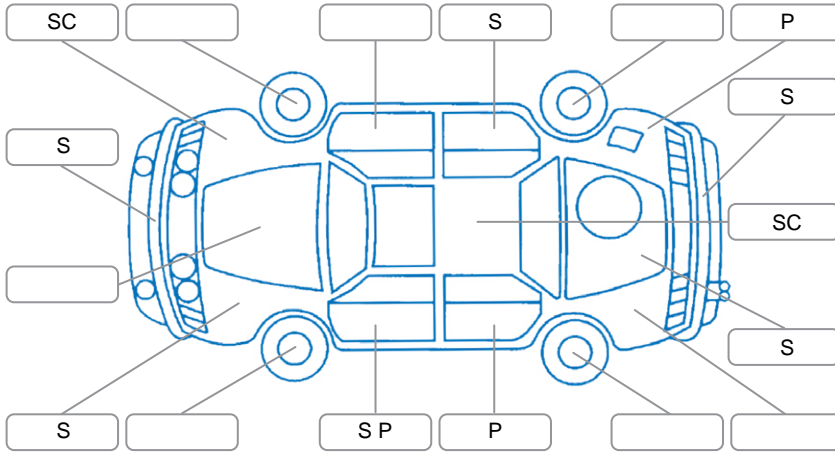

Report ID:	28,190,658	Version:	1
Created:	07 Jun 2026		

Make:	KIA	Model:	Sportage
Body Style:	SUV	Year:	2016
Rego No.:	JSS41	Rego Expiry:	30 Sep 2026
WoF Expiry:	18 Jun 2027	Odometer:	119,398 Kms
Good No.:	28190658	VIN:	KNAPM81AMG7055809
Next Service:	129000	Service History:	No

Key

S = Scratch R = Rust C = Crack * = Decals W = Significant scuffs
 D = Dent PT = Paint defect P = Pin dent SC = Stone Chips

Note: some defects and blemishes may not be displayed in the diagram

Body Inspection Comments