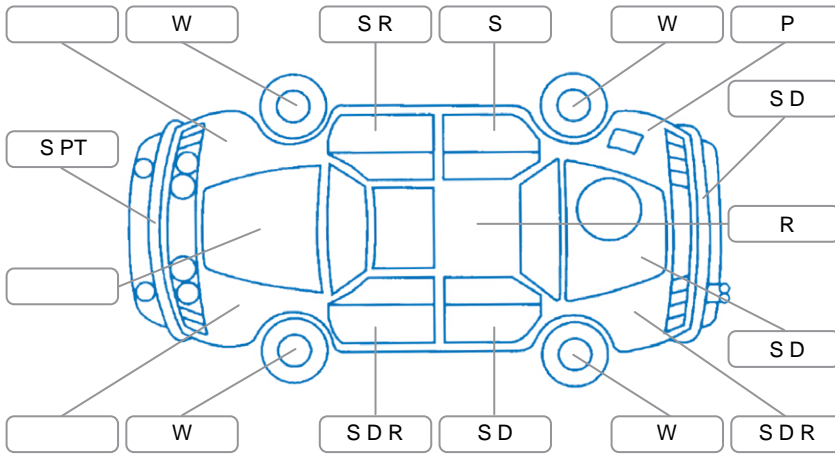

Report ID:	28,190,615	Version:	1
Created:	20 May 2026		

Make:	Toyota	Model:	Raum
Body Style:	Wagon	Year:	2005
Rego No.:	KDQ576	Rego Expiry:	09 Jun 2026
WoF Expiry:		Odometer:	130,868 Kms
Good No.:	28190615	VIN:	7AT0H638X16080058
Next Service:	139,400 kms	Service History:	No

Key
 S = Scratch R = Rust C = Crack * = Decals W = Significant scuffs
 D = Dent PT = Paint defect P = Pin dent SC = Stone Chips

Note: some defects and blemishes may not be displayed in the diagram

Body Inspection Comments