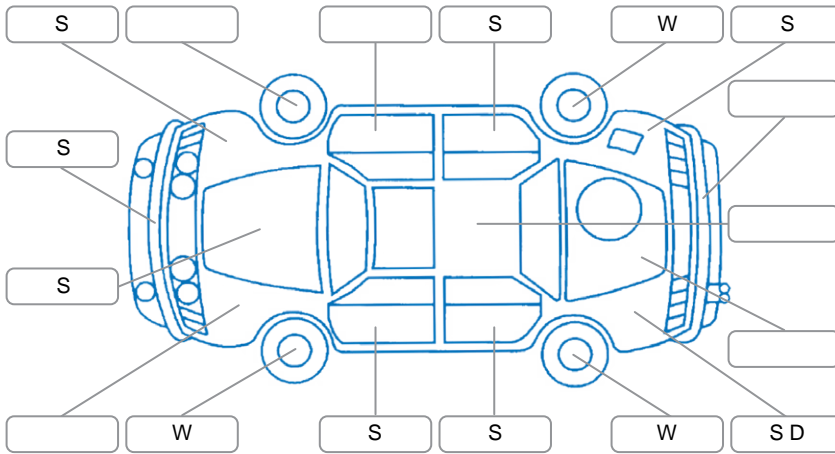

Report ID:	28,190,593	Version:	1
Created:	19 May 2026		

Make:	Subaru	Model:	Impreza
Body Style:	Hatchback	Year:	2013
Rego No.:	QWT741	Rego Expiry:	17 Dec 2026
WoF Expiry:	03 Dec 2026	Odometer:	65,627 Kms
Good No.:	28190593	VIN:	7AT0GF09X24011560
Next Service:	74,200 kms	Service History:	No

Key
 S = Scratch R = Rust C = Crack * = Decals W = Significant scuffs
 D = Dent PT = Paint defect P = Pin dent SC = Stone Chips

Note: some defects and blemishes may not be displayed in the diagram

Body Inspection Comments