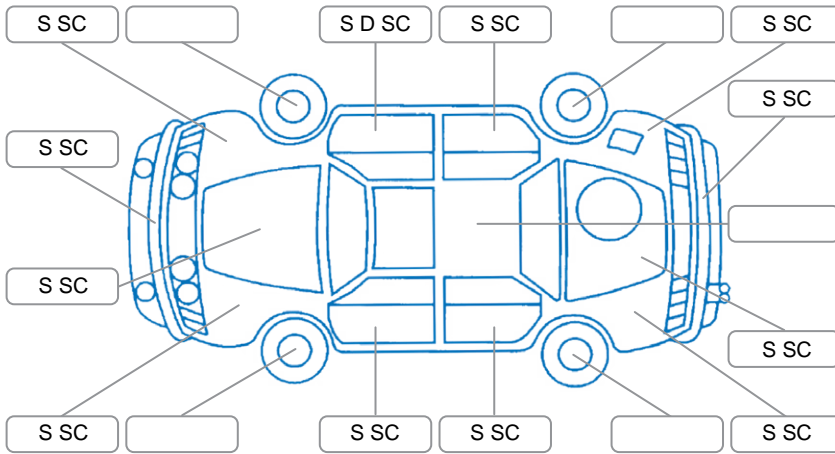

Report ID:	28,190,586	Version:	3
Created:	27 May 2026		

Make:	Volkswagen	Model:	Golf
Body Style:	Wagon	Year:	2015
Rego No.:	NBL288	Rego Expiry:	31 Oct 2026
WoF Expiry:	05 Jun 2027	Odometer:	104,855 Kms
Good No.:	28190586	VIN:	WVWZZZAUZFP579293
Next Service:	114800	Service History:	No

Key
 S = Scratch R = Rust C = Crack * = Decals W = Significant scuffs
 D = Dent PT = Paint defect P = Pin dent SC = Stone Chips

Note: some defects and blemishes may not be displayed in the diagram

Body Inspection Comments