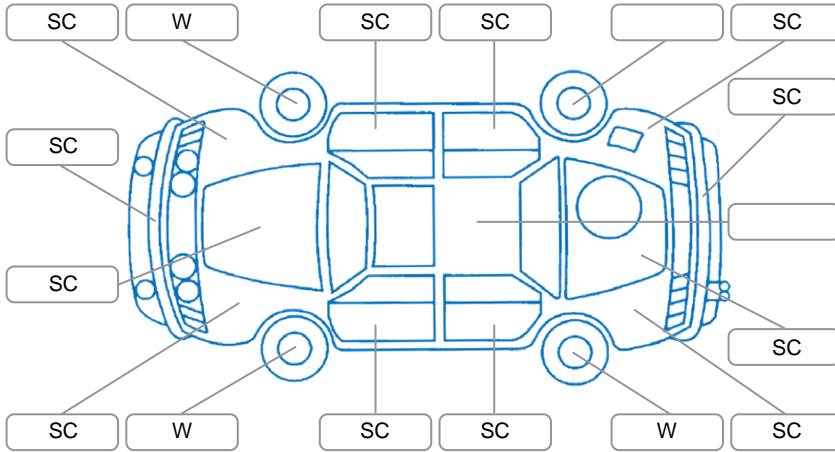

Report ID:	28,190,538	Version:	3
Created:	21 May 2026		

Make:	Mercedes-Benz	Model:	A-Class
Body Style:	Sedan	Year:	2019
Rego No.:	MPG176	Rego Expiry:	15 Dec 2026
WoF Expiry:	14 Jan 2027	Odometer:	39,085 Kms
Good No.:	28190538	VIN:	WDD1770842N100196
Next Service:	45000	Service History:	Yes

**Key**

S = Scratch    R = Rust    C = Crack    \* = Decals    W = Significant scuffs  
 D = Dent    PT = Paint defect    P = Pin dent    SC = Stone Chips

Note: some defects and blemishes may not be displayed in the diagram