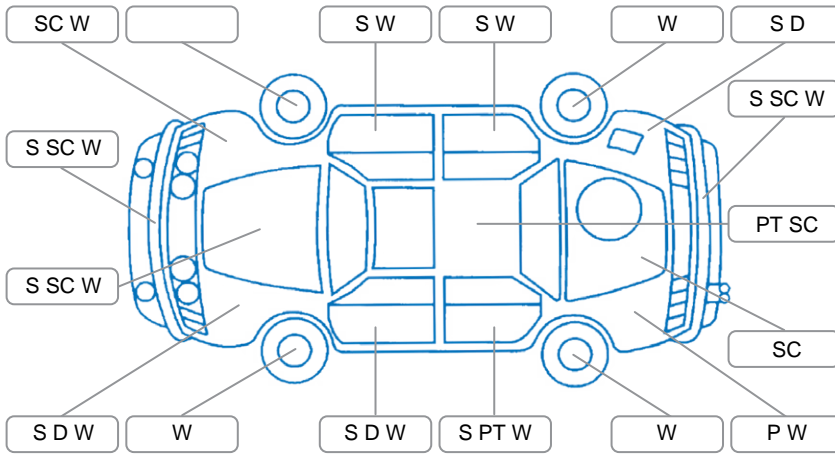

Make:	Mazda	Model:	Tribute
Body Style:	SUV	Year:	2002
Rego No.:	GBS227	Rego Expiry:	02 Jul 2026
WoF Expiry:	05 Feb 2027	Odometer:	154,000 Kms
Good No.:	28190379	VIN:	7AT0C136X11107577
Next Service:	97,339km	Service History:	No

**Key**  
 S = Scratch    R = Rust    C = Crack    \* = Decals    W = Significant scuffs  
 D = Dent    PT = Paint defect    P = Pin dent    SC = Stone Chips

Note: some defects and blemishes may not be displayed in the diagram