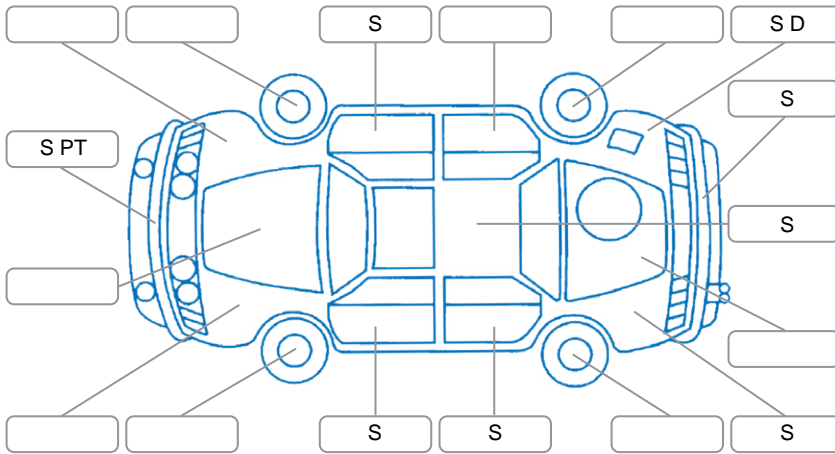

**Key**  
 S = Scratch    R = Rust    C = Crack    \* = Decals    W = Significant scuffs  
 D = Dent    PT = Paint defect    P = Pin dent    SC = Stone Chips

Note: some defects and blemishes may not be displayed in the diagram

### Under Carriage and Under Bonnet Inspection Comments

Under body rust, engine and transmission oil leak, spare tyre worn,