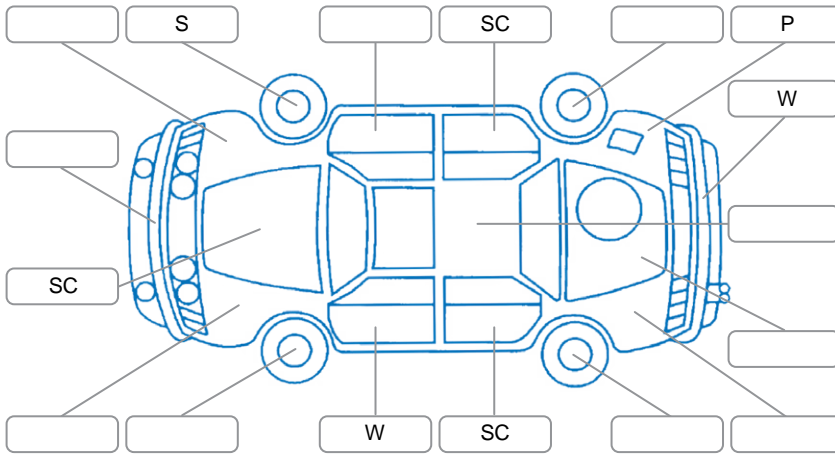

Report ID:	28,190,333	Version:	2
Created:	22 May 2026		

Make:	Nissan	Model:	Dualis
Body Style:	Wagon	Year:	2012
Rego No.:	RKP276	Rego Expiry:	18 Dec 2026
WoF Expiry:	20 Jan 2027	Odometer:	128,277 Kms
Good No.:	28190333	VIN:	7AT0DH7HX21308165
Next Service:	138,285 kms	Service History:	No

**Key**  
 S = Scratch    R = Rust    C = Crack    \* = Decals    W = Significant scuffs  
 D = Dent    PT = Paint defect    P = Pin dent    SC = Stone Chips

Note: some defects and blemishes may not be displayed in the diagram