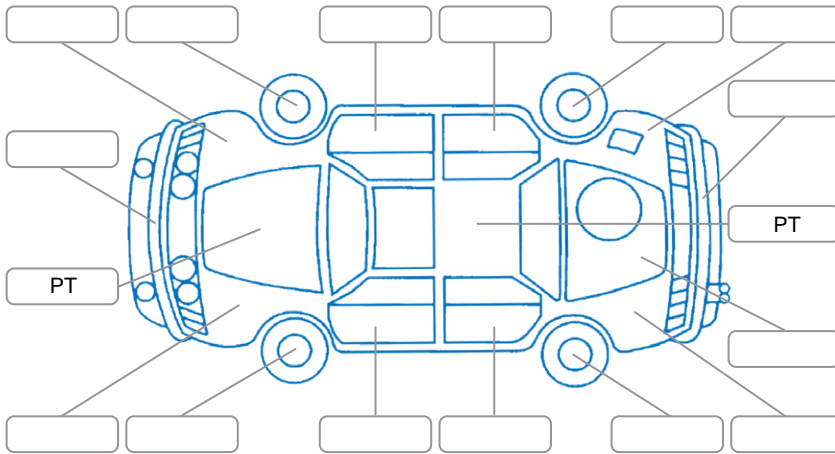

Report ID:	28,190,248	Version:	1
Created:	29 Jun 2026		

Make:	Subaru	Model:	Levorg
Body Style:	SUV	Year:	2015
Rego No.:		Rego Expiry:	
WoF Expiry:	25 Jun 2027	Odometer:	118,305 Kms
Good No.:	28190248	VIN:	7AT0GF22X26057459
Next Service:	128000	Service History:	No

**Key**  
 S = Scratch    R = Rust    C = Crack    \* = Decals    W = Significant scuffs  
 D = Dent    PT = Paint defect    P = Pin dent    SC = Stone Chips

Note: some defects and blemishes may not be displayed in the diagram