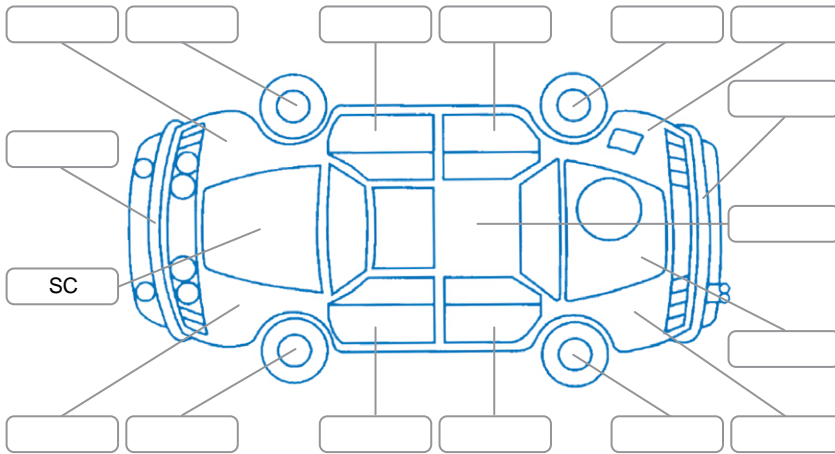

Report ID:	28,190,160	Version:	2
Created:	02 Jul 2026		

Make:	Subaru	Model:	Impreza
Body Style:	Hatchback	Year:	2013
Rego No.:		Rego Expiry:	
WoF Expiry:	29 Jun 2027	Odometer:	104,220 Kms
Good No.:	28190160	VIN:	7AT0GF1XX26005109
Next Service:	114,219 Kms	Service History:	No

Key
 S = Scratch R = Rust C = Crack * = Decals W = Significant scuffs
 D = Dent PT = Paint defect P = Pin dent SC = Stone Chips

Note: some defects and blemishes may not be displayed in the diagram

Body Inspection Comments