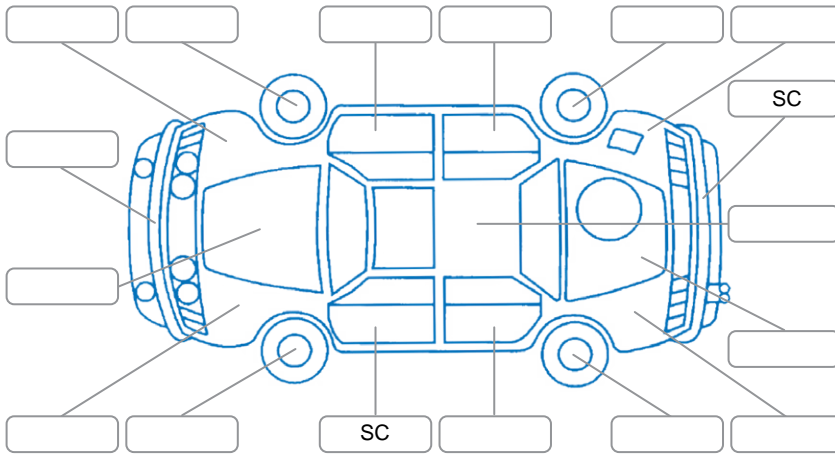

Report ID:	28,189,971	Version:	1
Created:	03 Jul 2026		

Make:	Nissan	Model:	Note
Body Style:	Hatchback	Year:	2018
Rego No.:		Rego Expiry:	
WoF Expiry:	26 Jun 2027	Odometer:	81,138 Kms
Good No.:	28189971	VIN:	7AT0DH79X26172876
Next Service:	91130	Service History:	No

**Key**  
 S = Scratch    R = Rust    C = Crack    \* = Decals    W = Significant scuffs  
 D = Dent    PT = Paint defect    P = Pin dent    SC = Stone Chips

Note: some defects and blemishes may not be displayed in the diagram