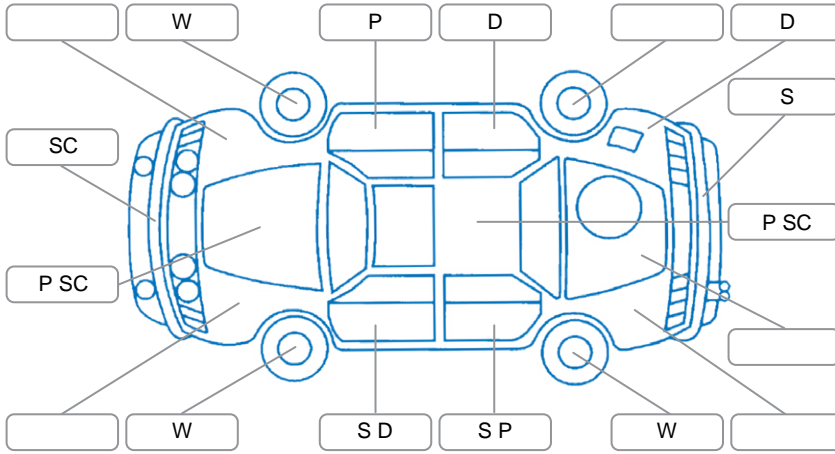

Report ID:	28,189,842	Version:	1
Created:	21 May 2026		

Make:	Mazda	Model:	Demio
Body Style:	Hatchback	Year:	2010
Rego No.:	HHL914	Rego Expiry:	04 Mar 2027
WoF Expiry:	03 Jun 2027	Odometer:	158,119 Kms
Good No.:	28189842	VIN:	7AT0C12HX14350129
Next Service:	168,100kms	Service History:	No

Key

S = Scratch R = Rust C = Crack * = Decals W = Significant scuffs
 D = Dent PT = Paint defect P = Pin dent SC = Stone Chips

Note: some defects and blemishes may not be displayed in the diagram

Body Inspection Comments