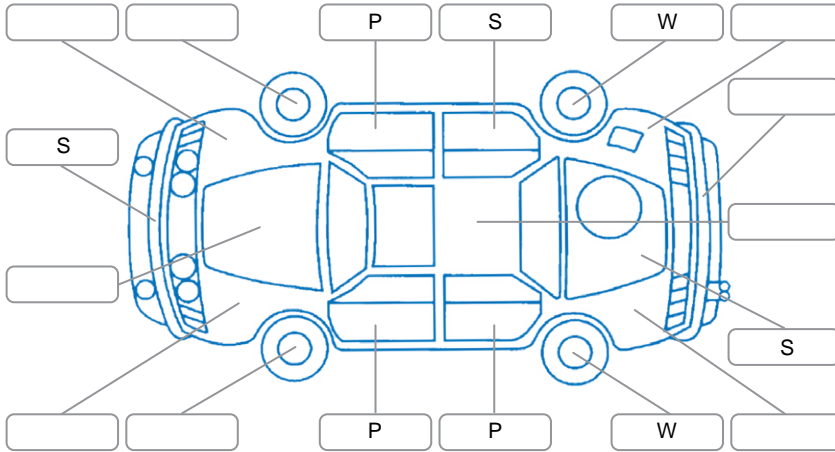

Report ID:	28,189,835	Version:	1
Created:	18 May 2026		

Make:	Ford	Model:	Ranger
Body Style:	Utility	Year:	2018
Rego No.:	LNB148	Rego Expiry:	18 Apr 2026
WoF Expiry:	06 May 2026	Odometer:	155,149 Kms
Good No.:	28189835	VIN:	MPBUMFF50JX151917
Next Service:	161000	Service History:	No

Key

S = Scratch R = Rust C = Crack * = Decals W = Significant scuffs
 D = Dent PT = Paint defect P = Pin dent SC = Stone Chips

Note: some defects and blemishes may not be displayed in the diagram

Body Inspection Comments

Interior Comments

Seats:	Wear on drivers seat
Carpets:	Good
Panels:	Good
Dashboard:	Good

General Comments

- Tyre sensor warning showing
- Drives terrible with fitted wheels and tyres

Road Conditions During Test Drive	Dry
Engine Timing Mechanism	Timing Chain
Evidence of Cam Belt Replacement	<input type="checkbox"/> Yes <input type="checkbox"/> No Kms
Inspected by:	Phillip Russel-Waimotu
Published by:	Phillip Russel-Waimotu
Inspection Date:	18 May 2026