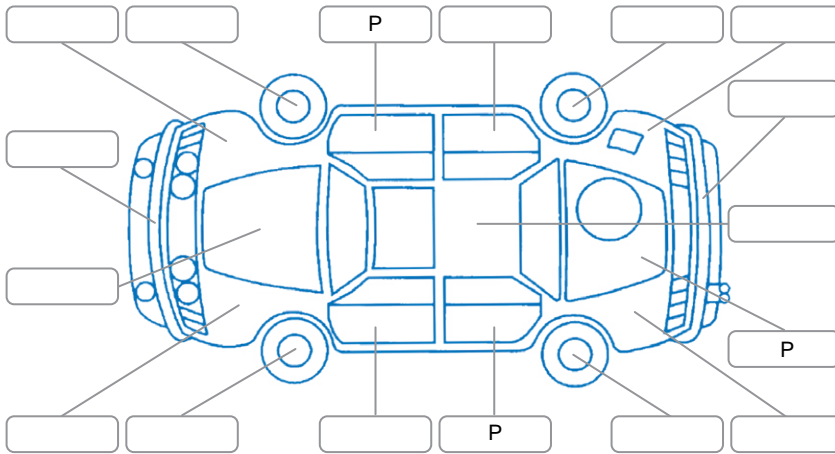

Report ID:	28,189,786	Version:	2
Created:	27 May 2026		

Make:	Toyota	Model:	Rav4
Body Style:	SUV	Year:	2022
Rego No.:	PDL412	Rego Expiry:	03 Jul 2026
WoF Expiry:	04 Apr 2027	Odometer:	56,671 Kms
Good No.:	28189786	VIN:	JTMZ43FV70D121164
Next Service:	70,000Kms	Service History:	Yes

Key
 S = Scratch R = Rust C = Crack * = Decals W = Significant scuffs
 D = Dent PT = Paint defect P = Pin dent SC = Stone Chips

Note: some defects and blemishes may not be displayed in the diagram

Body Inspection Comments

Fresh Cut & Polish!

Conditions During Body Inspection

Under Carriage and Under Bonnet Inspection Comments

Interior Comments

Seats:	Good
Carpets:	Good
Panels:	Good
Dashboard:	Good

General Comments

Road Conditions During Test Drive	Dry	
Engine Timing Mechanism	Timing Chain	
Evidence of Cam Belt Replacement	<input type="checkbox"/> Yes <input type="checkbox"/> No	Kms
Inspected by:	Phillip Russel-Waimotu	
Published by:	Bruce Screaton	
Inspection Date:	18 May 2026	