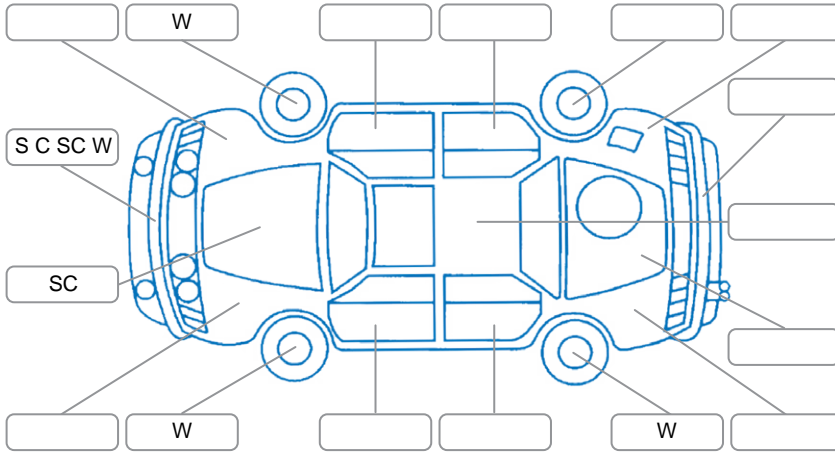

### Key

S = Scratch    R = Rust    C = Crack    \* = Decals    W = Significant scuffs  
 D = Dent    PT = Paint defect    P = Pin dent    SC = Stone Chips

Note: some defects and blemishes may not be displayed in the diagram

### Body Inspection Comments

- Bonnet stays worn
- Rear tyres worn
- Cracks left side of screen, not repairable

Conditions During Body Inspection: Dry

### Under Carriage and Under Bonnet Inspection Comments

- Engine oil leaks left side