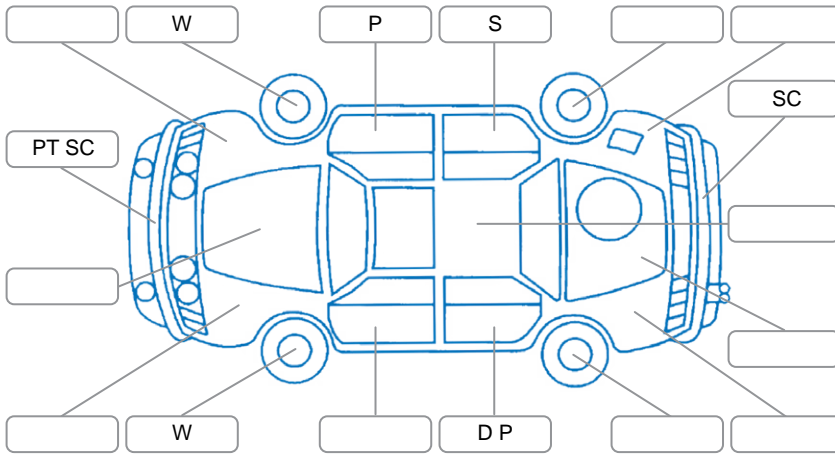

Report ID:	28,189,729	Version:	3
Created:	26 May 2026		

Make:	KIA	Model:	Sportage
Body Style:	SUV	Year:	2017
Rego No.:	KJL31	Rego Expiry:	10 Jan 2027
WoF Expiry:	09 Jun 2027	Odometer:	85,555 Kms
Good No.:	28189729	VIN:	KNAPN81AMH7220535
Next Service:	95,500 Kms	Service History:	No

Key
 S = Scratch R = Rust C = Crack * = Decals W = Significant scuffs
 D = Dent PT = Paint defect P = Pin dent SC = Stone Chips

Note: some defects and blemishes may not be displayed in the diagram

Body Inspection Comments

Conditions During Body Inspection: Dry

Under Carriage and Under Bonnet Inspection Comments

2WD

Interior Comments

Seats:	Slight wear on front seats
Carpets:	Good
Panels:	Good
Dashboard:	Good

General Comments