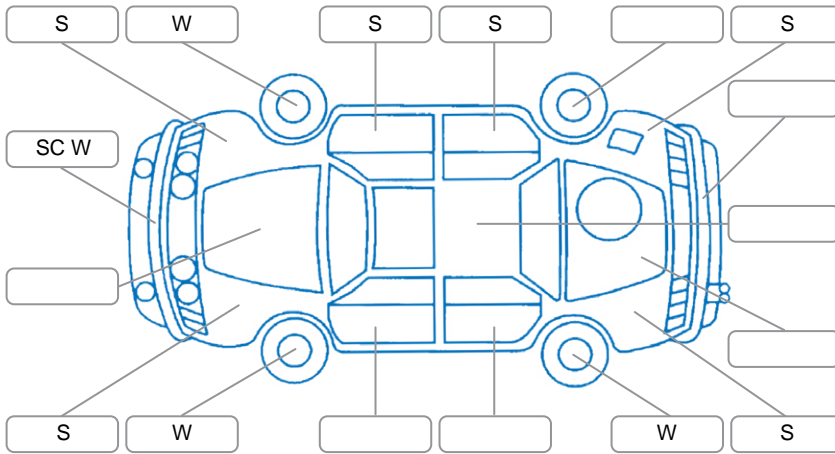

Report ID:	28,189,622	Version:	2
Created:	19 May 2026		

Make:	Toyota	Model:	SAI
Body Style:	Sedan	Year:	2010
Rego No.:	MGB559	Rego Expiry:	18 Jul 2026
WoF Expiry:	02 Jun 2027	Odometer:	150,394 Kms
Good No.:	28189622	VIN:	7AT0H661X19012091
Next Service:	157000	Service History:	No

**Key**  
 S = Scratch    R = Rust    C = Crack    \* = Decals    W = Significant scuffs  
 D = Dent    PT = Paint defect    P = Pin dent    SC = Stone Chips

Note: some defects and blemishes may not be displayed in the diagram