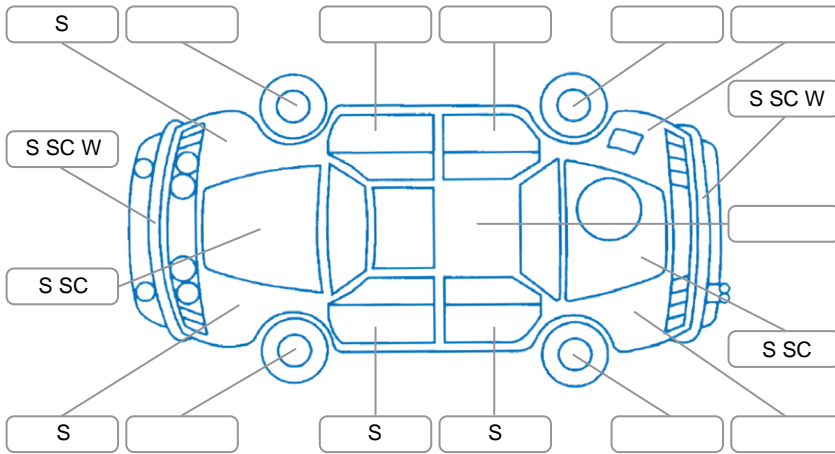

Report ID:	28,189,447	Version:	1
Created:	27 May 2026		

Make:	Skoda	Model:	Octavia
Body Style:	Sedan	Year:	2014
Rego No.:	KHR803	Rego Expiry:	18 Jan 2027
WoF Expiry:	01 Nov 2026	Odometer:	122,930 Kms
Good No.:	28189447	VIN:	TMBBD7NE2E0095632
Next Service:	131,000	Service History:	Yes

Key

S = Scratch R = Rust C = Crack * = Decals W = Significant scuffs
 D = Dent PT = Paint defect P = Pin dent SC = Stone Chips

Note: some defects and blemishes may not be displayed in the diagram

Body Inspection Comments