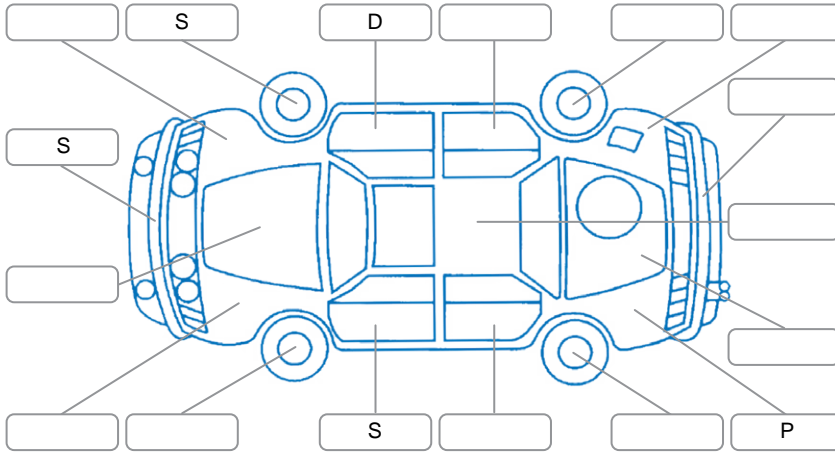

Report ID:	28,189,389	Version:	1
Created:	15 May 2026		

Make:	KIA	Model:	Sorento
Body Style:	SUV	Year:	2022
Rego No.:	PJF4	Rego Expiry:	17 Jul 2026
WoF Expiry:	27 May 2027	Odometer:	69,475 Kms
Good No.:	28189389	VIN:	KNARH81GSN5117880
Next Service:	80000	Service History:	Yes

**Key**

S = Scratch    R = Rust    C = Crack    \* = Decals    W = Significant scuffs  
 D = Dent    PT = Paint defect    P = Pin dent    SC = Stone Chips

Note: some defects and blemishes may not be displayed in the diagram