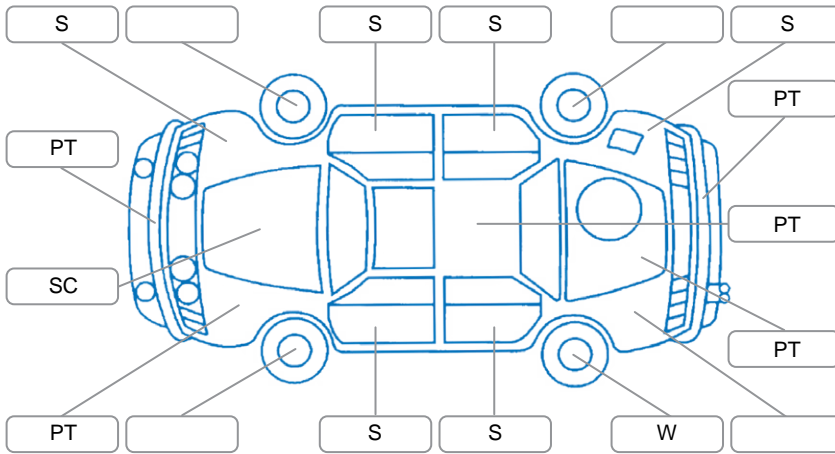

Report ID:	28,189,358	Version:	1
Created:	20 May 2026		

Make:	Mazda	Model:	Mazda6
Body Style:	Sedan	Year:	2009
Rego No.:	EUP812	Rego Expiry:	23 Jul 2026
WoF Expiry:	30 Oct 2026	Odometer:	202,771 Kms
Good No.:	28189358	VIN:	JM0GH10F100125495
Next Service:	210000	Service History:	No

Key

S = Scratch R = Rust C = Crack * = Decals W = Significant scuffs
 D = Dent PT = Paint defect P = Pin dent SC = Stone Chips

Note: some defects and blemishes may not be displayed in the diagram

Body Inspection Comments

Conditions During Body Inspection: Dry

Under Carriage and Under Bonnet Inspection Comments

Front wheel drive
 Oil leak

Interior Comments

Seats:	Good
Carpets:	Good
Panels:	Good
Dashboard:	sticky

General Comments