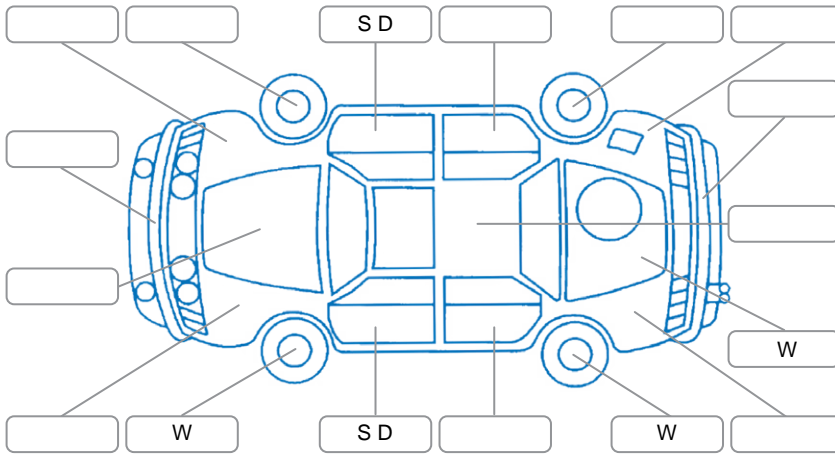

Report ID:	28,189,336	Version:	1
Created:	11 Jun 2026		

Make:	Peugeot	Model:	3008
Body Style:	SUV	Year:	2018
Rego No.:	LJL302	Rego Expiry:	09 Dec 2026
WoF Expiry:	05 Jun 2027	Odometer:	86,282 Kms
Good No.:	28189336	VIN:	VF3MJAHWWJS110233
Next Service:	101000	Service History:	No

Key

S = Scratch R = Rust C = Crack * = Decals W = Significant scuffs
 D = Dent PT = Paint defect P = Pin dent SC = Stone Chips

Note: some defects and blemishes may not be displayed in the diagram

Body Inspection Comments