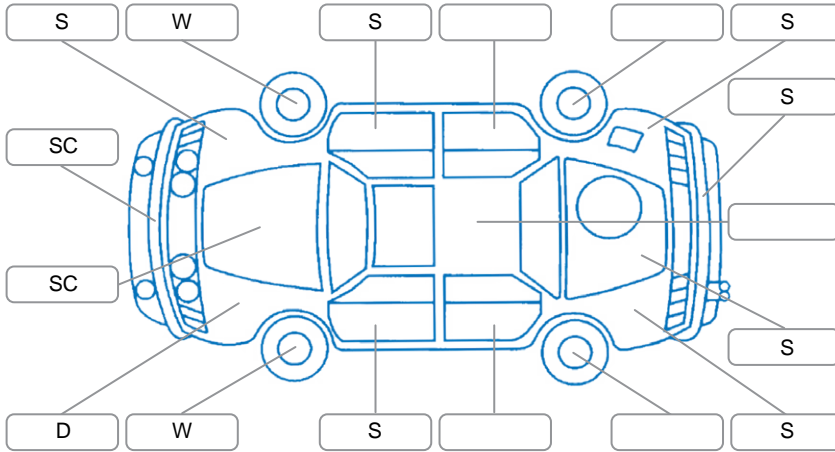

Report ID:	28,189,078	Version:	1
Created:	20 May 2026		

Make:	Holden	Model:	Astra
Body Style:	Sports Car	Year:	2003
Rego No.:	BEW434	Rego Expiry:	03 Aug 2026
WoF Expiry:	06 Jan 2027	Odometer:	190,735 Kms
Good No.:	28189078	VIN:	W0L0TGF673B005118
Next Service:		Service History:	No

**Key**

S = Scratch    R = Rust    C = Crack    \* = Decals    W = Significant scuffs  
 D = Dent    PT = Paint defect    P = Pin dent    SC = Stone Chips

Note: some defects and blemishes may not be displayed in the diagram

**Body Inspection Comments**

Sticker on left side of front bumper holding in place

Conditions During Body Inspection

Dry

**Under Carriage and Under Bonnet Inspection Comments**

Front wheel drive  
 Front left CV leaking  
 Oil leak