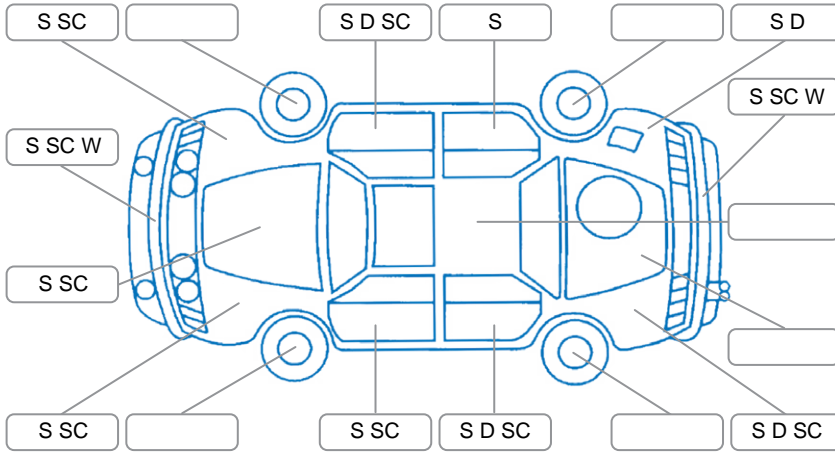

Report ID:	28,189,013	Version:	1
Created:	25 May 2026		

Make:	Nissan	Model:	Teana
Body Style:	Sedan	Year:	2006
Rego No.:	HDP292	Rego Expiry:	30 Jun 2026
WoF Expiry:	23 Mar 2027	Odometer:	184,048 Kms
Good No.:	28189013	VIN:	7AT0DH71X13210904
Next Service:		Service History:	No

Key

S = Scratch R = Rust C = Crack * = Decals W = Significant scuffs
 D = Dent PT = Paint defect P = Pin dent SC = Stone Chips

Note: some defects and blemishes may not be displayed in the diagram

Body Inspection Comments