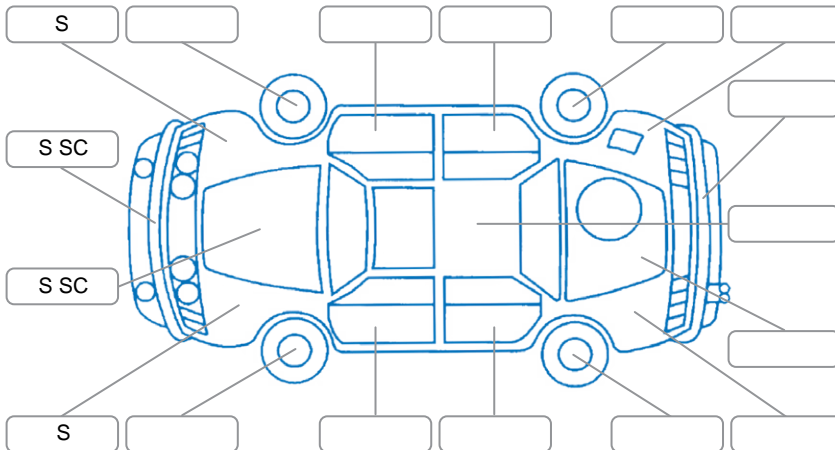

Key
 S = Scratch R = Rust C = Crack * = Decals W = Significant scuffs
 D = Dent PT = Paint defect P = Pin dent SC = Stone Chips

Note: some defects and blemishes may not be displayed in the diagram

Body Inspection Comments

Minor chips in windscreen

Conditions During Body Inspection	Dry
-----------------------------------	-----

Under Carriage and Under Bonnet Inspection Comments

Interior Comments

Seats:	Average
Carpets:	Average
Panels:	Average
Dashboard:	Average