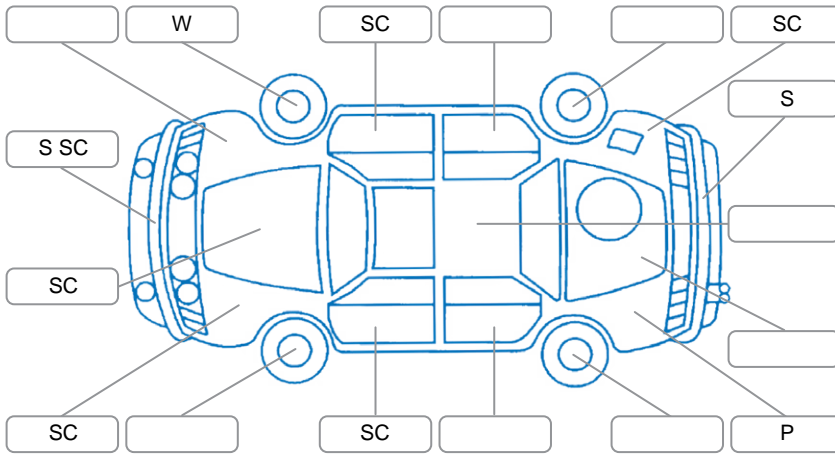

Report ID:	28,188,922	Version:	2
Created:	09 Jun 2026		

Make:	Dodge	Model:	Challenger
Body Style:	Sports Car	Year:	2012
Rego No.:	QCF537	Rego Expiry:	25 Jul 2025
WoF Expiry:	26 Aug 2025	Odometer:	243,296 Kms
Good No.:	28188922	VIN:	2C3CDYBT9CH246489
Next Service:	232000	Service History:	No

Key
 S = Scratch R = Rust C = Crack * = Decals W = Significant scuffs
 D = Dent PT = Paint defect P = Pin dent SC = Stone Chips

Note: some defects and blemishes may not be displayed in the diagram

Body Inspection Comments