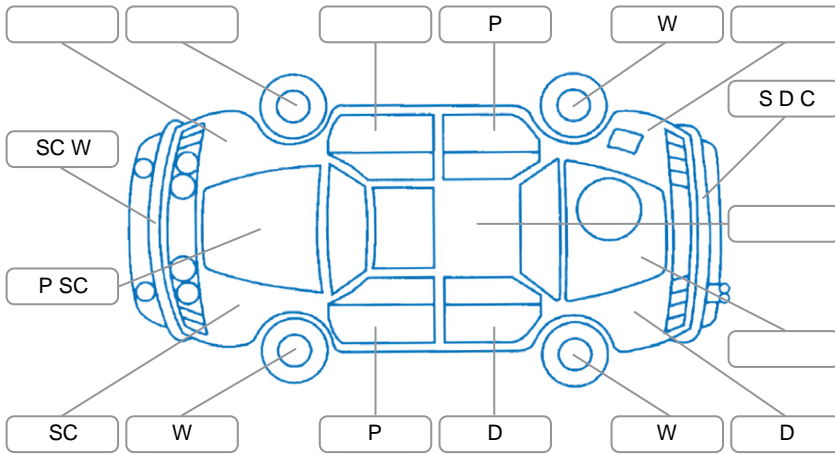

Report ID:	28,188,905	Version:	1
Created:	21 May 2026		

Make:	Hyundai	Model:	Elantra
Body Style:	Sedan	Year:	2014
Rego No.:	HFG125	Rego Expiry:	05 Jan 2027
WoF Expiry:	01 Jun 2027	Odometer:	112,423 Kms
Good No.:	28188905	VIN:	KMHDH41EMEU050389
Next Service:	122,400kms	Service History:	Yes

Key
 S = Scratch R = Rust C = Crack * = Decals W = Significant scuffs
 D = Dent PT = Paint defect P = Pin dent SC = Stone Chips

Note: some defects and blemishes may not be displayed in the diagram

Body Inspection Comments

Moisture in reverse lights.

Conditions During Body Inspection Dry

Under Carriage and Under Bonnet Inspection Comments

Interior Comments

Seats:	Good
Carpets:	Good
Panels:	Good
Dashboard:	Good

General Comments