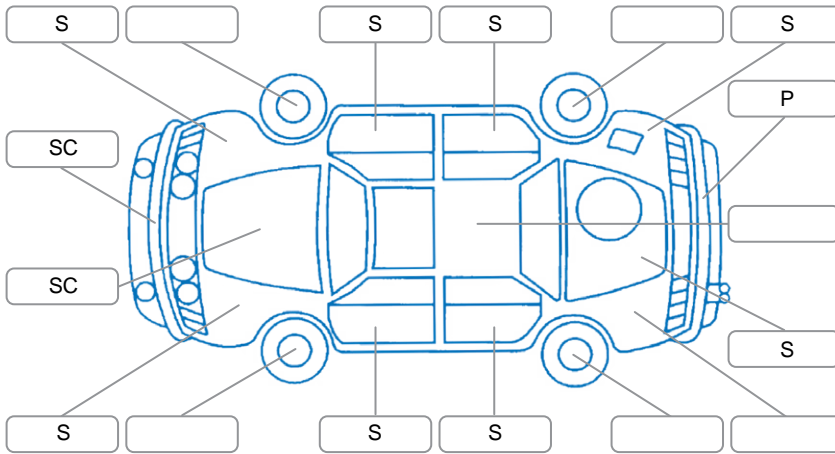

Report ID:	28,188,848	Version:	2
Created:	11 Jun 2026		

Make:	Mitsubishi	Model:	ASX
Body Style:	SUV	Year:	2016
Rego No.:	JQG723	Rego Expiry:	08 May 2026
WoF Expiry:	10 Jun 2027	Odometer:	118,054 Kms
Good No.:	28188848	VIN:	JMFXTGA2WFZC05628
Next Service:	128040	Service History:	No

Key

S = Scratch R = Rust C = Crack * = Decals W = Significant scuffs
 D = Dent PT = Paint defect P = Pin dent SC = Stone Chips

Note: some defects and blemishes may not be displayed in the diagram

Body Inspection Comments

Conditions During Body Inspection: Dry

Under Carriage and Under Bonnet Inspection Comments

Front wheel drive

Interior Comments

Seats:	Good
Carpets:	Good
Panels:	Average
Dashboard:	Good

General Comments

no sunroof covers/shades