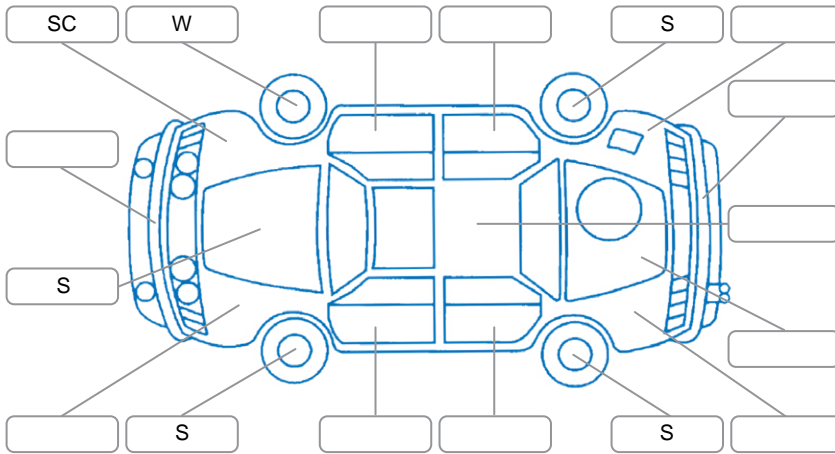

Report ID:	28,188,797	Version:	1
Created:	18 May 2026		

Make:	Holden	Model:	Commodore
Body Style:	Sedan	Year:	2016
Rego No.:	KDD791	Rego Expiry:	31 May 2026
WoF Expiry:	18 Aug 2026	Odometer:	113,085 Kms
Good No.:	28188797	VIN:	6G1FB5E35GL240850
Next Service:	117,000kms	Service History:	No

**Key**  
 S = Scratch    R = Rust    C = Crack    \* = Decals    W = Significant scuffs  
 D = Dent    PT = Paint defect    P = Pin dent    SC = Stone Chips

Note: some defects and blemishes may not be displayed in the diagram