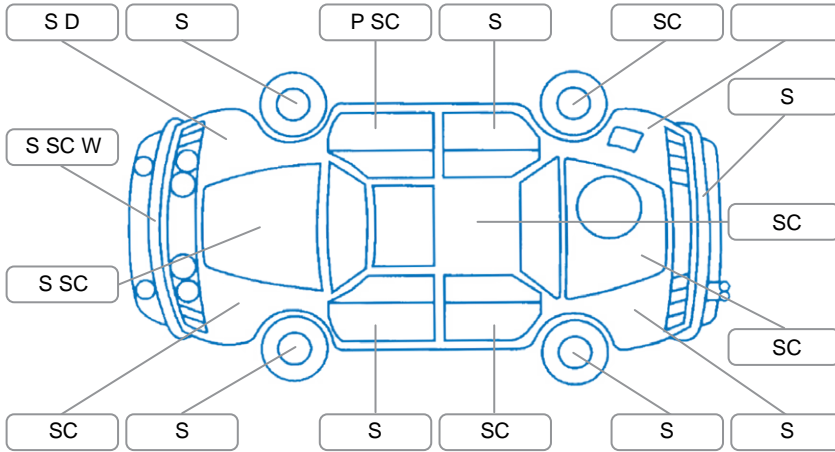

Report ID:	28,188,784	Version:	1
Created:	15 May 2026		

Make:	Mitsubishi	Model:	Outlander
Body Style:	Wagon	Year:	2014
Rego No.:	RND197	Rego Expiry:	15 Jun 2026
WoF Expiry:	11 Dec 2026	Odometer:	104,822 Kms
Good No.:	28188784	VIN:	7AT0CJ3MX25102978
Next Service:	93,000	Service History:	No

Key
 S = Scratch R = Rust C = Crack * = Decals W = Significant scuffs
 D = Dent PT = Paint defect P = Pin dent SC = Stone Chips

Note: some defects and blemishes may not be displayed in the diagram

Body Inspection Comments

Stone chips in the windscreen,

Conditions During Body Inspection Dry

Under Carriage and Under Bonnet Inspection Comments

Surface rust,

Interior Comments

Seats:	stains
Carpets:	stains
Panels:	scuff marks, stains
Dashboard:	Good