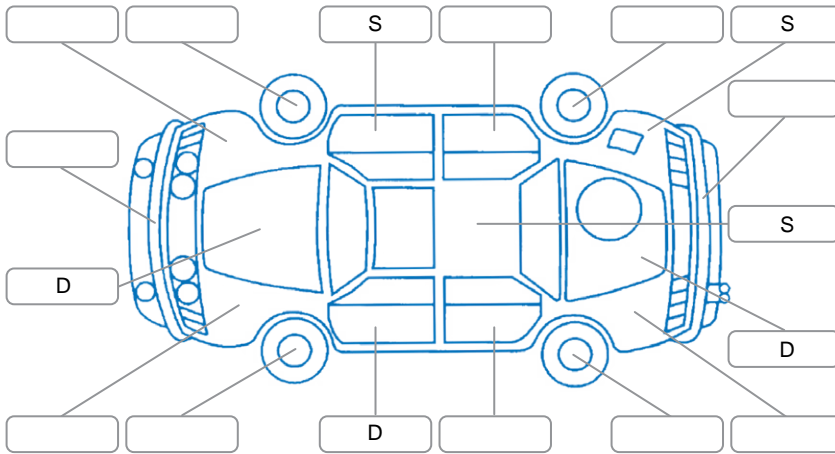

Report ID:	28,188,692	Version:	3
Created:	25 May 2026		

Make:	Ford	Model:	Ranger
Body Style:	Utility	Year:	2020
Rego No.:	NBW177	Rego Expiry:	28 Jun 2026
WoF Expiry:	23 Sep 2026	Odometer:	99,245 Kms
Good No.:	28188692	VIN:	MPBUMFF50LX295139
Next Service:	111,000 kms	Service History:	Yes

Key
 S = Scratch R = Rust C = Crack * = Decals W = Significant scuffs
 D = Dent PT = Paint defect P = Pin dent SC = Stone Chips

Note: some defects and blemishes may not be displayed in the diagram

Body Inspection Comments

High stop light minor cracked, both front tyre side wall low, R front wheel play, right side step plate scuffs

Conditions During Body Inspection Dry

Under Carriage and Under Bonnet Inspection Comments

Interior Comments