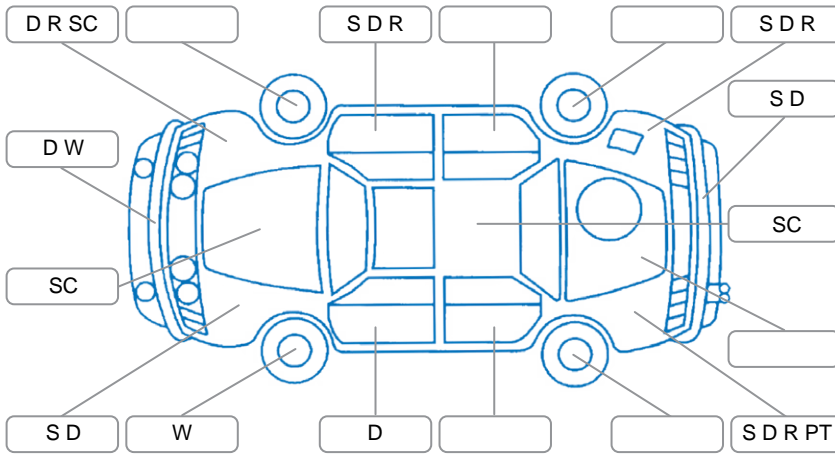

Report ID:	28,188,644	Version:	1
Created:	25 May 2026		

Make:	Nissan	Model:	Navara
Body Style:	Utility	Year:	2001
Rego No.:	AQA532	Rego Expiry:	01 Jun 2026
WoF Expiry:	13 Nov 2026	Odometer:	204,618 Kms
Good No.:	28188644	VIN:	7A8DH0M0802010805
Next Service:	206,050kms	Service History:	No

**Key**  
 S = Scratch    R = Rust    C = Crack    \* = Decals    W = Significant scuffs  
 D = Dent    PT = Paint defect    P = Pin dent    SC = Stone Chips

Note: some defects and blemishes may not be displayed in the diagram

### Under Carriage and Under Bonnet Inspection Comments

Minor surface rust is developing under body. Weeping from transmission main seal.