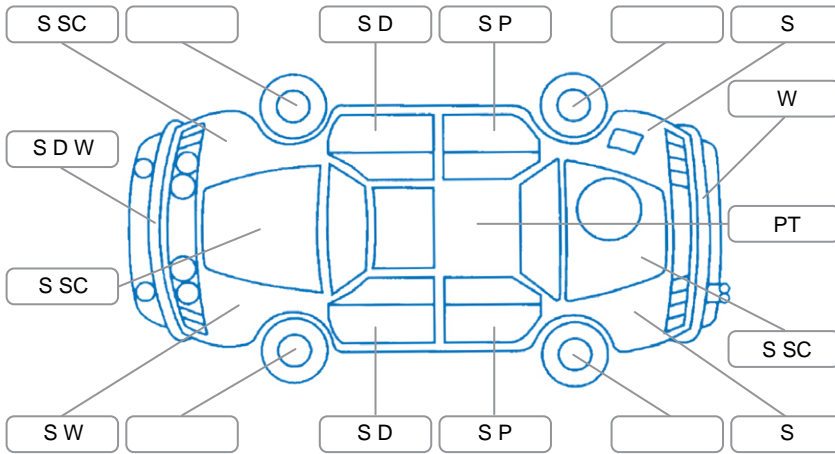

Report ID:	28,188,600	Version:	3
Created:	16 Jun 2026		

Make:	Toyota	Model:	Hilux
Body Style:	Utility	Year:	2013
Rego No.:	QNQ466	Rego Expiry:	
WoF Expiry:	20 May 2027	Odometer:	354,698 Kms
Good No.:	28188600	VIN:	MR0FZ29G701670989
Next Service:	28/05/27 or 365000	Service History:	No

Key

S = Scratch R = Rust C = Crack * = Decals W = Significant scuffs
 D = Dent PT = Paint defect P = Pin dent SC = Stone Chips

Note: some defects and blemishes may not be displayed in the diagram

Body Inspection Comments

Stone chips in windscreen
 Dents on left front door.

Conditions During Body Inspection Dry

Under Carriage and Under Bonnet Inspection Comments

Interior Comments

Seats:	Average
Carpets:	Average
Panels:	Average
Dashboard:	Good