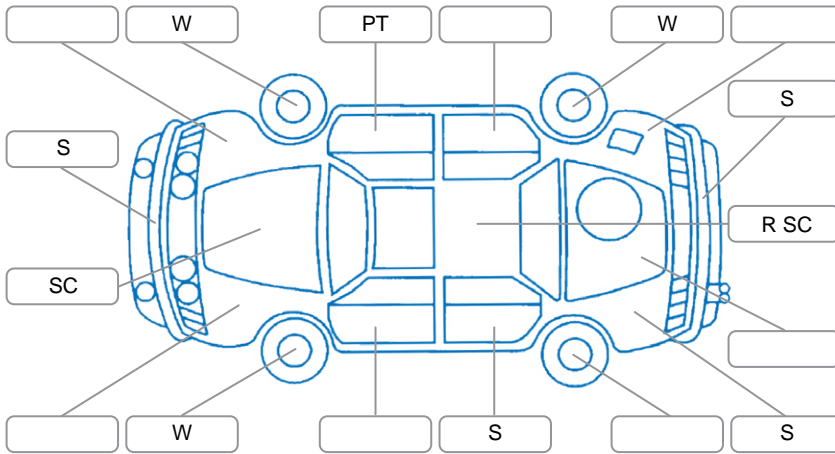

Report ID:	28,188,573	Version:	1
Created:	18 May 2026		

Make:	Nissan	Model:	Maxima
Body Style:	Sedan	Year:	2012
Rego No.:	RSY943	Rego Expiry:	27 Aug 2026
WoF Expiry:	06 May 2027	Odometer:	198,633 Kms
Good No.:	28188573	VIN:	JN1BAUJ32A0030663
Next Service:	200000	Service History:	No

Key

S = Scratch R = Rust C = Crack * = Decals W = Significant scuffs
 D = Dent PT = Paint defect P = Pin dent SC = Stone Chips

Note: some defects and blemishes may not be displayed in the diagram

Body Inspection Comments

- Windscreen stone chips
- Underbody corrosion
- Underbody has had some under spray

Conditions During Body Inspection

Under Carriage and Under Bonnet Inspection Comments

Interior Comments

Seats:	Average
Carpets:	Drivers foot well carpet worn
Panels:	Good
Dashboard:	Good