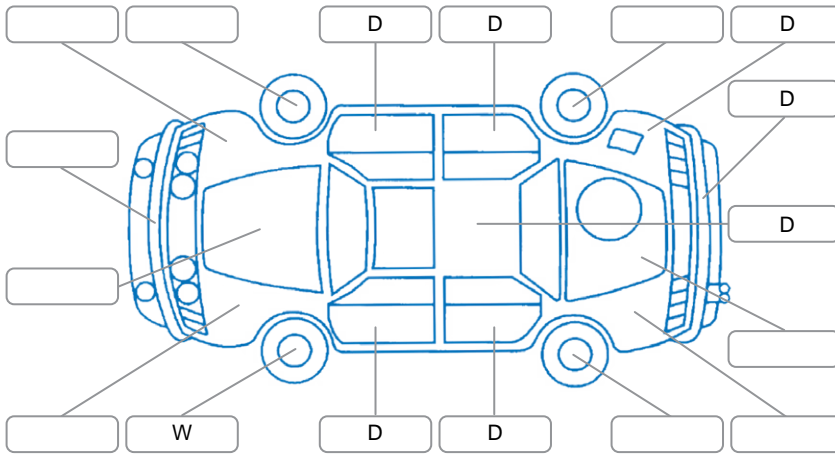

Key
 S = Scratch R = Rust C = Crack * = Decals W = Significant scuffs
 D = Dent PT = Paint defect P = Pin dent SC = Stone Chips

Note: some defects and blemishes may not be displayed in the diagram

Body Inspection Comments

L rear inner tail light cracked, parcel tray, passenger seat belt twisted, minor engine oil leak, speedo glass cracked

Conditions During Body Inspection Dry

Under Carriage and Under Bonnet Inspection Comments