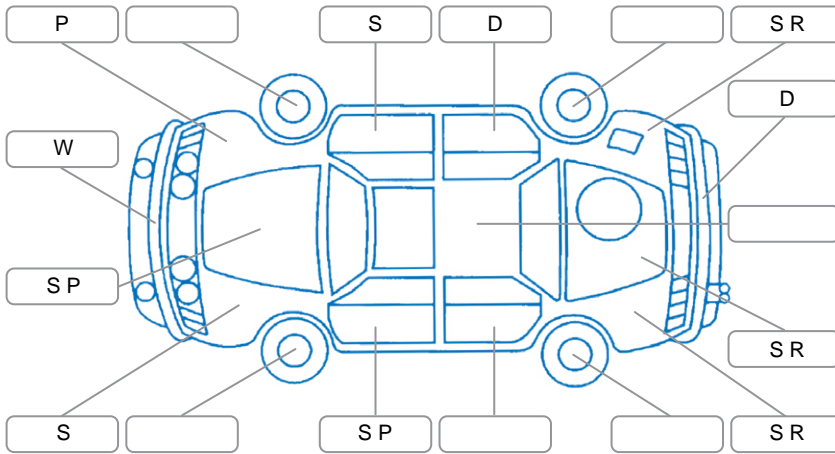

Report ID:	28,188,525	Version:	2
Created:	22 May 2026		

Make:	Nissan	Model:	Navara
Body Style:	Utility	Year:	2013
Rego No.:	GYG481	Rego Expiry:	25 Jul 2026
WoF Expiry:	29 May 2027	Odometer:	187,434 Kms
Good No.:	28188525	VIN:	VSKCVND40A0518451
Next Service:	197,000	Service History:	No

Key
 S = Scratch R = Rust C = Crack * = Decals W = Significant scuffs
 D = Dent PT = Paint defect P = Pin dent SC = Stone Chips

Note: some defects and blemishes may not be displayed in the diagram

Body Inspection Comments