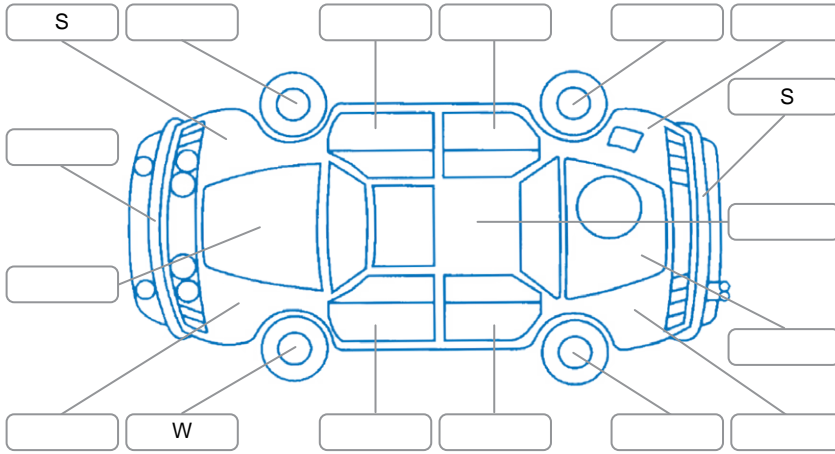

Report ID:	28,188,458	Version:	1
Created:	26 May 2026		

Make:	Nissan	Model:	Lafesta
Body Style:	Wagon	Year:	2005
Rego No.:	MPU579	Rego Expiry:	13 Jun 2026
WoF Expiry:	09 Jun 2027	Odometer:	53,392 Kms
Good No.:	28188458	VIN:	7AT0DH7DX19011696
Next Service:	63400	Service History:	No

Key

S = Scratch R = Rust C = Crack * = Decals W = Significant scuffs
 D = Dent PT = Paint defect P = Pin dent SC = Stone Chips

Note: some defects and blemishes may not be displayed in the diagram

Body Inspection Comments

Conditions During Body Inspection

Dry

Under Carriage and Under Bonnet Inspection Comments

Front wheel drive

Interior Comments

Seats:	Good
Carpets:	Good
Panels:	Good
Dashboard:	Good

General Comments

A/C not cold