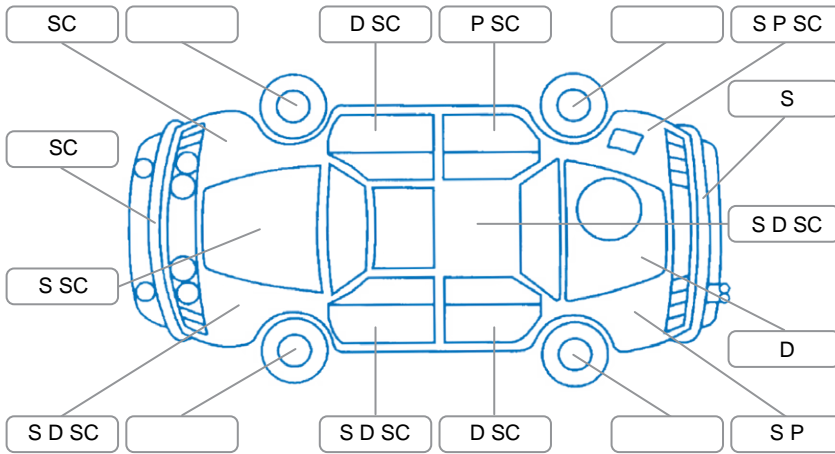

Report ID:	28,188,443	Version:	2
Created:	18 May 2026		

Make:	Nissan	Model:	X-Trail
Body Style:	SUV	Year:	2022
Rego No.:	PES83	Rego Expiry:	24 Nov 2026
WoF Expiry:	25 May 2026	Odometer:	39,728 Kms
Good No.:	28188443	VIN:	JN1JBAT32A0065935
Next Service:	27,296kms	Service History:	No

Key
 S = Scratch R = Rust C = Crack * = Decals W = Significant scuffs
 D = Dent PT = Paint defect P = Pin dent SC = Stone Chips

Note: some defects and blemishes may not be displayed in the diagram

Body Inspection Comments

LH cant rail/A pillar dented.
 Stonechip in windscreen.

Conditions During Body Inspection Dry

Under Carriage and Under Bonnet Inspection Comments

Interior Comments

Seats:	Good
Carpets:	Good
Panels:	Good
Dashboard:	Good