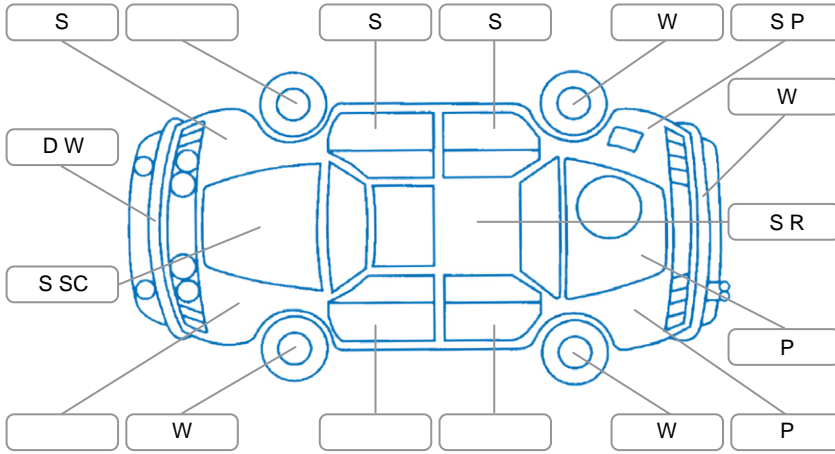

Report ID:	28,188,415	Version:	2
Created:	22 May 2026		

Make:	Mazda	Model:	Mazda3
Body Style:	Hatchback	Year:	2020
Rego No.:	MRA617	Rego Expiry:	15 Jul 2026
WoF Expiry:	29 May 2027	Odometer:	83,955 Kms
Good No.:	28188415	VIN:	JM0BP2HLA01114094
Next Service:	98900	Service History:	No

Key

S = Scratch R = Rust C = Crack * = Decals W = Significant scuffs
 D = Dent PT = Paint defect P = Pin dent SC = Stone Chips

Note: some defects and blemishes may not be displayed in the diagram

Body Inspection Comments

Conditions During Body Inspection: Dry

Under Carriage and Under Bonnet Inspection Comments

Interior Comments

Seats:	Good
Carpets:	Good
Panels:	Good
Dashboard:	Good

General Comments

Road Conditions During Test Drive	Dry
Engine Timing Mechanism	Timing Chain
Evidence of Cam Belt Replacement	<input type="checkbox"/> Yes <input type="checkbox"/> No Kms