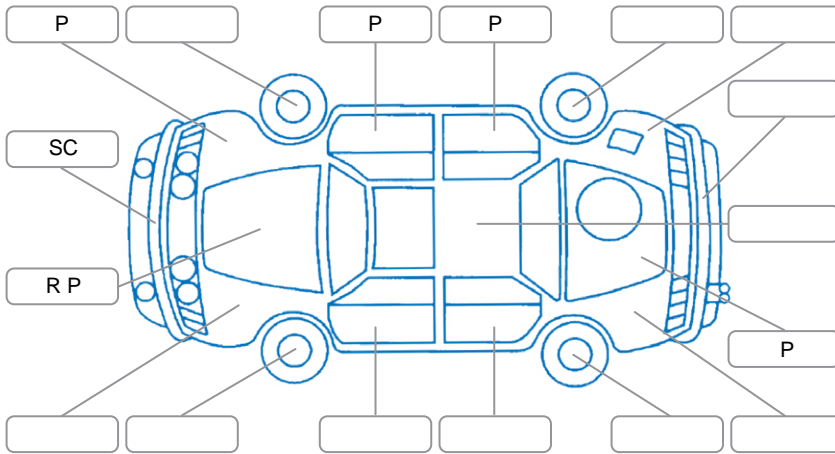

Report ID:	28,188,334	Version:	1
Created:	19 May 2026		

Make:	Mitsubishi	Model:	Triton
Body Style:	Utility	Year:	2022
Rego No.:	PCB509	Rego Expiry:	27 Sep 2026
WoF Expiry:	28 Mar 2027	Odometer:	121,739 Kms
Good No.:	28188334	VIN:	MMAJLKL10NH013027
Next Service:	135,000 kms	Service History:	Yes

Key

S = Scratch R = Rust C = Crack * = Decals W = Significant scuffs
 D = Dent PT = Paint defect P = Pin dent SC = Stone Chips

Note: some defects and blemishes may not be displayed in the diagram

Body Inspection Comments

Conditions During Body Inspection

Dry

Under Carriage and Under Bonnet Inspection Comments

4wd

Interior Comments

Seats: drivers seat small wear

Carpets: Good

Panels: Good

Dashboard: Good

General Comments

Road Conditions During Test Drive

Dry

Engine Timing Mechanism

Timing Chain

Evidence of Cam Belt Replacement

Yes No