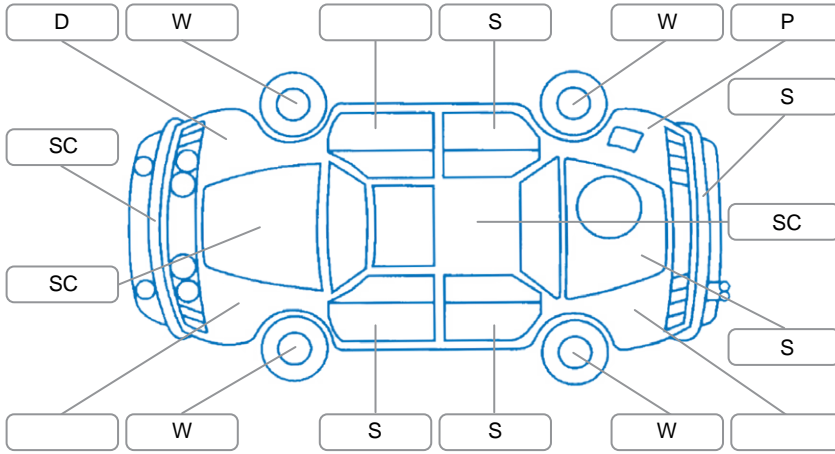

Report ID:	28,188,277	Version:	1
Created:	19 May 2026		

Make:	Toyota	Model:	Echo
Body Style:	Hatchback	Year:	2003
Rego No.:	RNF482	Rego Expiry:	24 Aug 2026
WoF Expiry:	20 Oct 2026	Odometer:	168,968 Kms
Good No.:	28188277	VIN:	JTDKW133200165468
Next Service:		Service History:	No

Key

S = Scratch R = Rust C = Crack * = Decals W = Significant scuffs
 D = Dent PT = Paint defect P = Pin dent SC = Stone Chips

Note: some defects and blemishes may not be displayed in the diagram

Body Inspection Comments

Water inside boot

Conditions During Body Inspection

Dry

Under Carriage and Under Bonnet Inspection Comments

Front wheel drive
 Boot drain plug damaged
 Minor rust been spray painted over

Interior Comments

Seats:	Good
Carpets:	Good
Panels:	Good
Dashboard:	Good