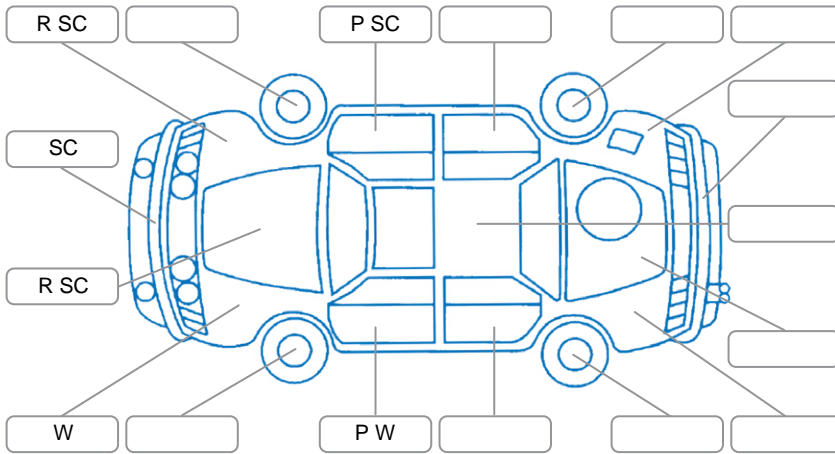

Report ID:	28,188,254	Version:	1
Created:	15 May 2026		

Make:	Holden	Model:	Colorado
Body Style:	Utility	Year:	2016
Rego No.:	JQR194	Rego Expiry:	22 Jan 2027
WoF Expiry:	12 Jan 2027	Odometer:	111,760 Kms
Good No.:	28188254	VIN:	MMU143CK0GH634242
Next Service:	113,487	Service History:	Yes

Key

S = Scratch R = Rust C = Crack * = Decals W = Significant scuffs
 D = Dent PT = Paint defect P = Pin dent SC = Stone Chips

Note: some defects and blemishes may not be displayed in the diagram

Body Inspection Comments