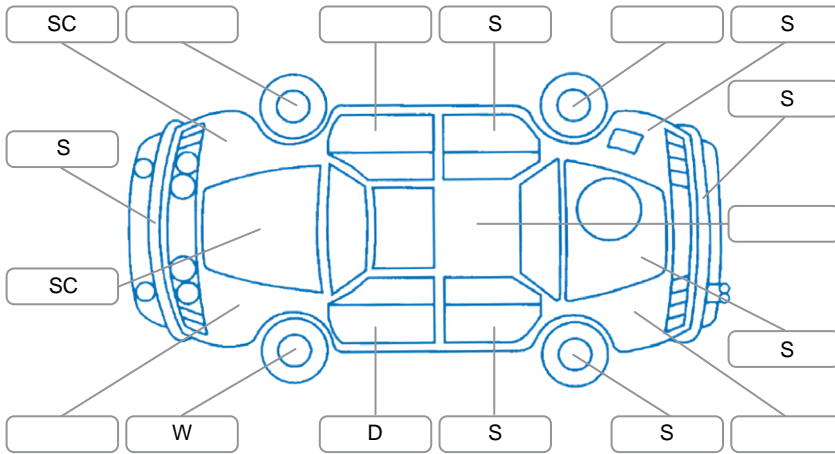

Report ID:	28,188,249	Version:	2
Created:	29 May 2026		

Make:	Ford	Model:	Mondeo
Body Style:	Wagon	Year:	2020
Rego No.:	NCW66	Rego Expiry:	14 Oct 2026
WoF Expiry:	12 Jun 2027	Odometer:	92,286 Kms
Good No.:	28188249	VIN:	WF0FXXWPCHLD89719
Next Service:	100741	Service History:	Yes

Key
 S = Scratch R = Rust C = Crack * = Decals W = Significant scuffs
 D = Dent PT = Paint defect P = Pin dent SC = Stone Chips

Note: some defects and blemishes may not be displayed in the diagram

Body Inspection Comments