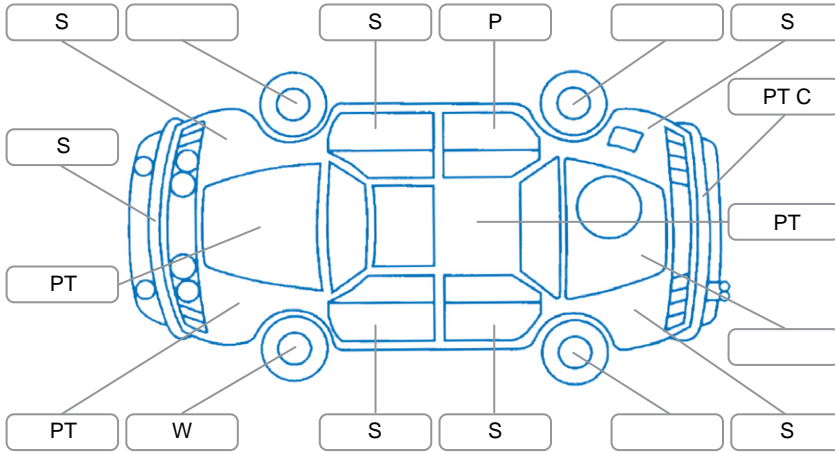

Report ID:	28,188,220	Version:	1
Created:	09 Jun 2026		

Make:	Mazda	Model:	Atenza
Body Style:	Wagon	Year:	2009
Rego No.:	NBK244	Rego Expiry:	15 Dec 2026
WoF Expiry:	27 May 2027	Odometer:	117,281 Kms
Good No.:	28188220	VIN:	7AT0C139X20106711
Next Service:	127321	Service History:	No

Key

S = Scratch R = Rust C = Crack * = Decals W = Significant scuffs
 D = Dent PT = Paint defect P = Pin dent SC = Stone Chips

Note: some defects and blemishes may not be displayed in the diagram

Body Inspection Comments