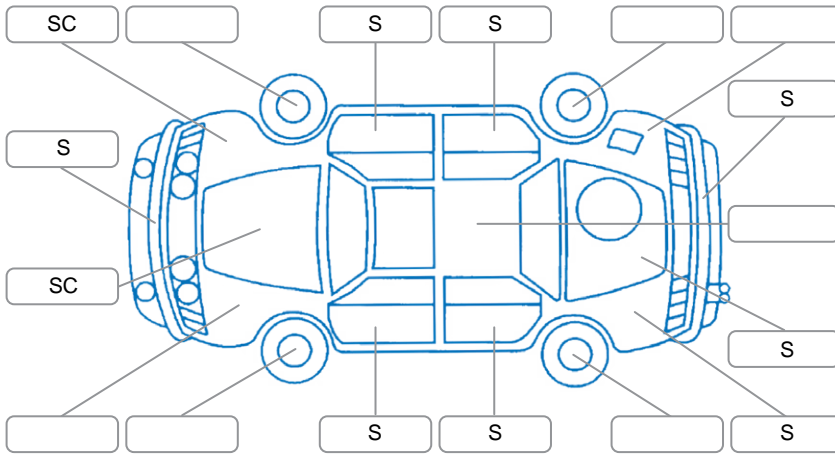

Report ID:	28,188,142	Version:	2
Created:	18 Jun 2026		

Make:	Toyota	Model:	Rav4
Body Style:	SUV	Year:	2020
Rego No.:	RRH547	Rego Expiry:	18 May 2026
WoF Expiry:	30 Sep 2026	Odometer:	143,541 Kms
Good No.:	28188142	VIN:	JTMRW3FV90J034667
Next Service:	148000	Service History:	No

Key
 S = Scratch R = Rust C = Crack * = Decals W = Significant scuffs
 D = Dent PT = Paint defect P = Pin dent SC = Stone Chips

Note: some defects and blemishes may not be displayed in the diagram

Body Inspection Comments